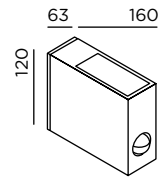

Farbe
colour

Art.-Nr.
item no.

Systemleistung
system performance

anthracite
RAL 7016

93161-AN

12 W/630 lm

deep black
RAL 9005

93161-BL

12 W/630 lm

Größe in mm
size in mm